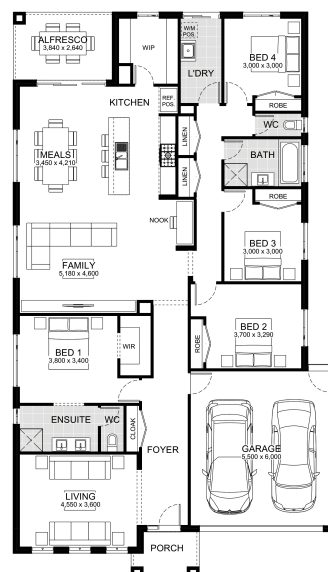

ESCAPE TO PARADISE

ALPHA
COLLECTION

UP TO \$40,000*
WORTH OF UPGRADES

Facade:

House:

Land:

Inclusions

Contact: