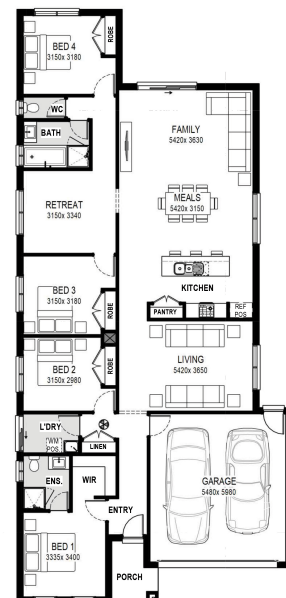

ESCAPE TO PARADISE

**UP & art**  
COLLECTION COLLECTION

**UP TO \$20,000\* WORTH OF UPGRADES**

Facade:

House:

Land:

**Inclusions**

Contact: