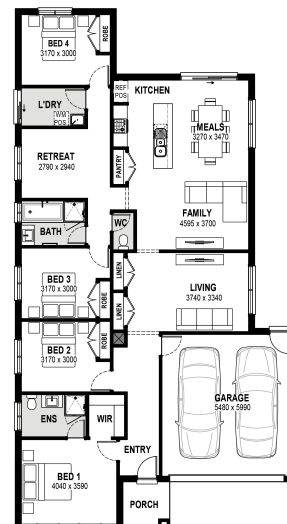

ESCAPE TO PARADISE

**UP & art**  
COLLECTION COLLECTION

**UP TO \$20,000\* WORTH OF UPGRADES**

Facade:

House:

Land:

**Inclusions**

Contact: