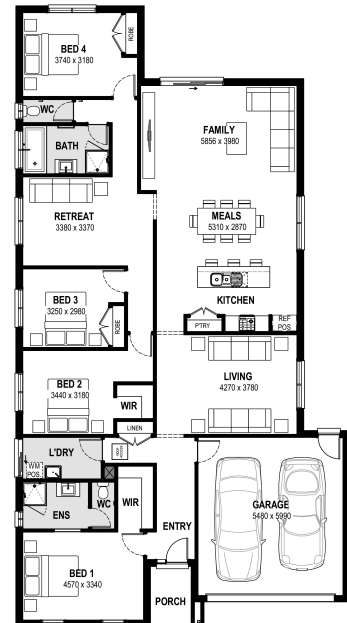

ESCAPE TO PARADISE

**UP & art**  
COLLECTION COLLECTION

**UP TO \$20,000\* WORTH OF UPGRADES**

Facade:

House:

Land:

**Inclusions**

Contact: