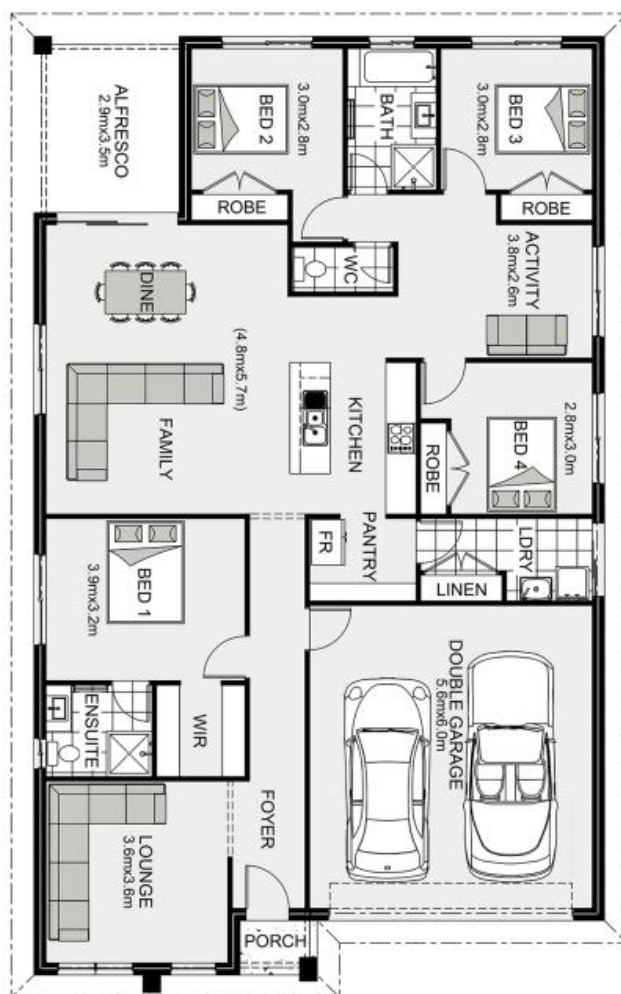

## HOUSE & LAND

**Fixed Price**  
**\$398,948\***

Lot 727

Block size: 501M<sup>2</sup>

**G.J. Gardner.** **HOMES**

### Brookfield 204 — Express Series

- 2440 Ceiling Height throughout
- Dishlex Dishwasher
- Carpet & Vinyl Plank Flooring throughout
- Westinghouse 900mm Kitchen Appliances
- Driveway & Crossover included
- Flick Mixer tapware throughout
- H1 Waffle Pod Slab included
- FREE front garden landscaping